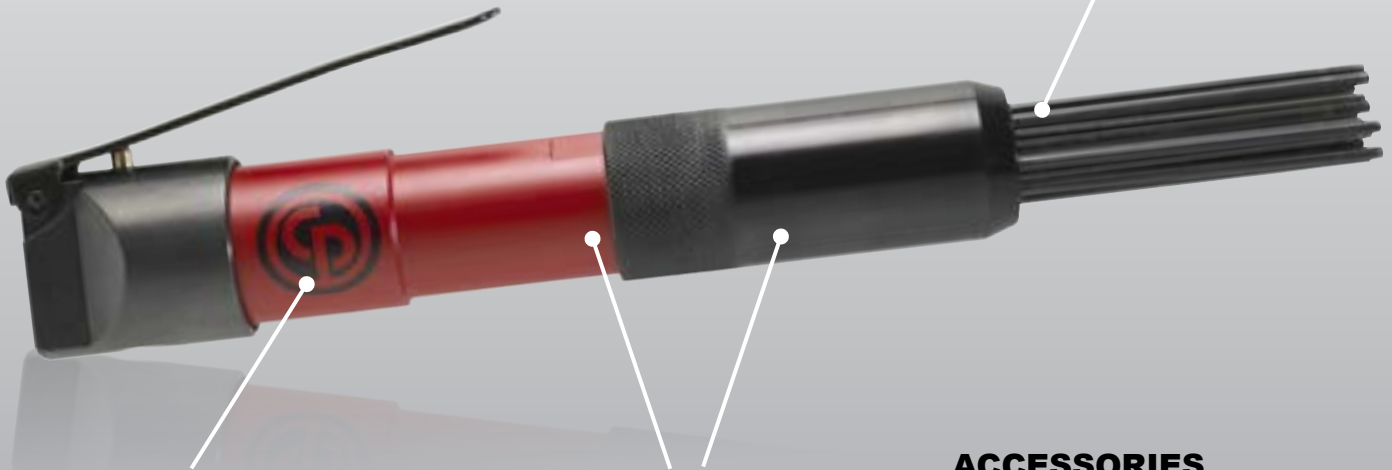

**Chicago
Pneumatic**

CP7115

- ✓ **Compact straight needle scaler**
- ✓ **Lightweight tool**

**Automotive
Maintenance** Tools

People. Passion. Performance.

CP7115

COMPACT & LIGHTWEIGHT

Applications

- Material removal operations on medium to large surfaces
- Cleaning hard durable irregular surfaces

PRECISE
5" long 12 x 0.12" (3 mm) diameter needles

COMPACT & LIGHTWEIGHT
2.9 lbs / 16 inch length
1.3 kg / 320 mm

DURABLE
Steel housing

ACCESSORIES

PART#	DESCRIPTION
895 101 1498	needles set of 12 pcs ?" (120mm) long / 0.12" - 3 mm

Model	Part Number	Power	Number of Needles	BPM	Bore Diameter		Stroke Length		Weight		Length		Air Cons.@ Load		Sound Pressure	Sound Power	Vibration
					in	mm	in	mm	lbs	kg	in	mm	cfm	l/s			
CP7115	894 107 1150	2.2	12	4000	0.5	14	1.3	32	2.9	1.30	11.4	290	4.1	2	88	99	11.4 (1.6)