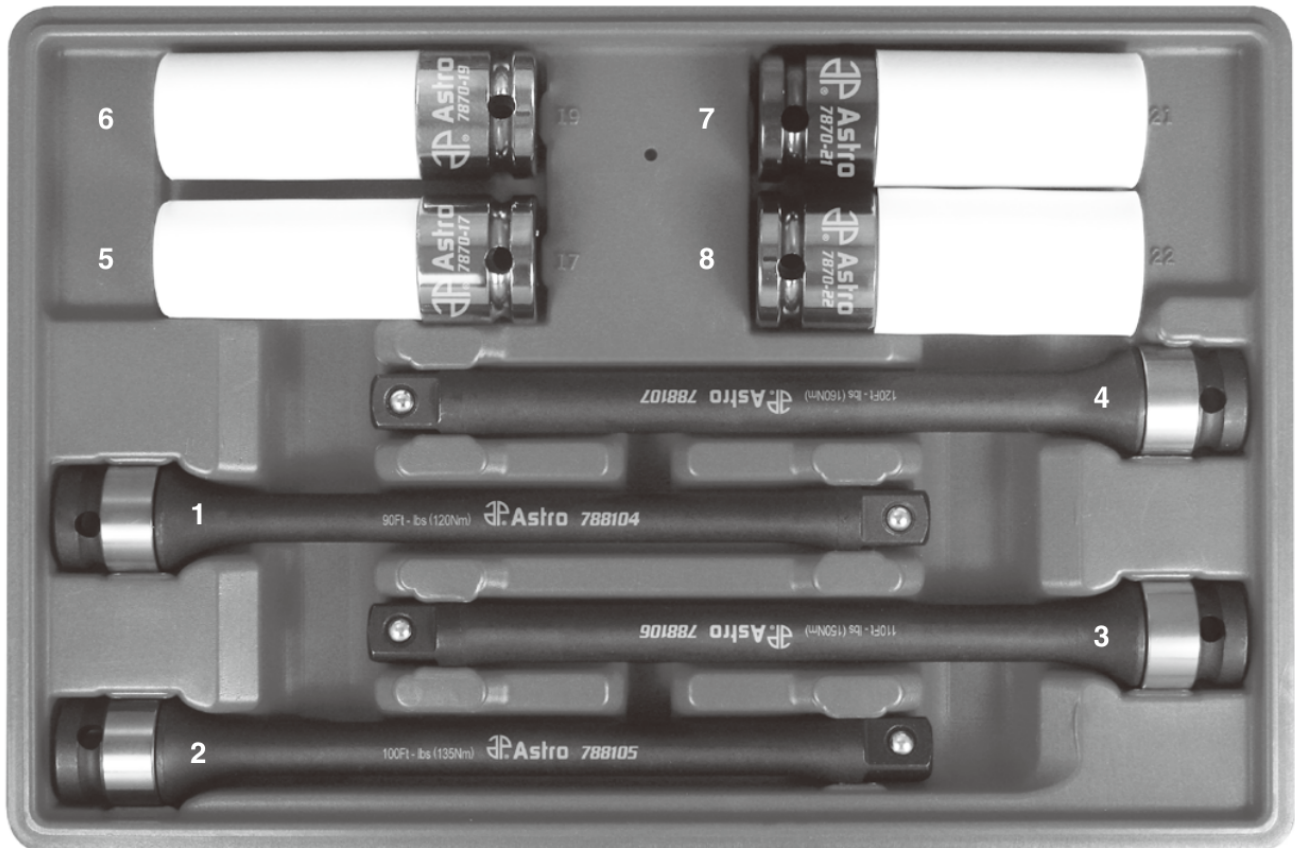

**Astro Pneumatic  
Tool Company**

372 Old US Highway 52 South  
Mount Airy, NC 27030

Model:

**78818**

Product Type:

**8PC TORQUE LIMITING EXTENSION  
AND PROTECTIVE IMPACT SOCKET  
COMBO SET**

Call 1.800.221.9705 for questions concerning performance of the product or other inquiries.

## PARTS BREAKDOWN

### Parts List

Index No.	Part No.	Description	Qty
1	788104	Torque Limiting Extension - 90 ft/lbs (120Nm) RED	1
2	788105	Torque Limiting Extension - 100 ft/lbs (135Nm) BLUE	1
3	788106	Torque Limiting Extension - 110 ft/lbs (150Nm) ORANGE	1
4	788107	Torque Limiting Extension - 120 ft/lbs (160Nm) GUNMETAL	1
5	7870-17	Protective Lug Nut Impact Socket - 17mm	1
6	7870-19	Protective Lug Nut Impact Socket - 19mm	1
7	7870-21	Protective Lug Nut Impact Socket - 21mm	1
8	7870-22	Protective Lug Nut Impact Socket - 22mm	1