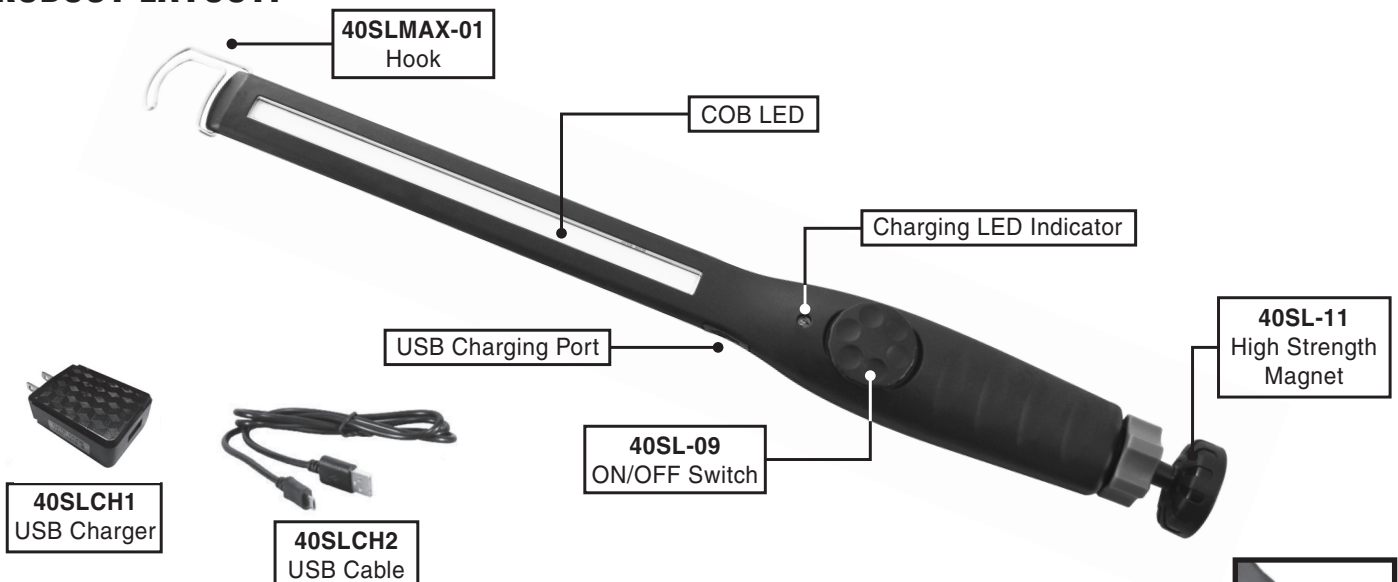

PRODUCT LAYOUT:

SPECIFICATIONS:

LED max power: 15W LED COB light

Li-ion rechargeable battery: LG 3.7V 3350mAh

Chager input: AC100-240V 50/60Hz

Power output: 5.0V 1000mAh

Charger time: 6.0 hours

Active time: 3.5hrs (100% power) up to 13hrs (50% power)

Storage temperature: -20°C to 70°C

Operation temperature: -5°C to 50°C

Light Thickness: 0.425"

Dimensions: 14.8" (L) x 1.58" (W) x 1.35" (H)

360° SWIVEL