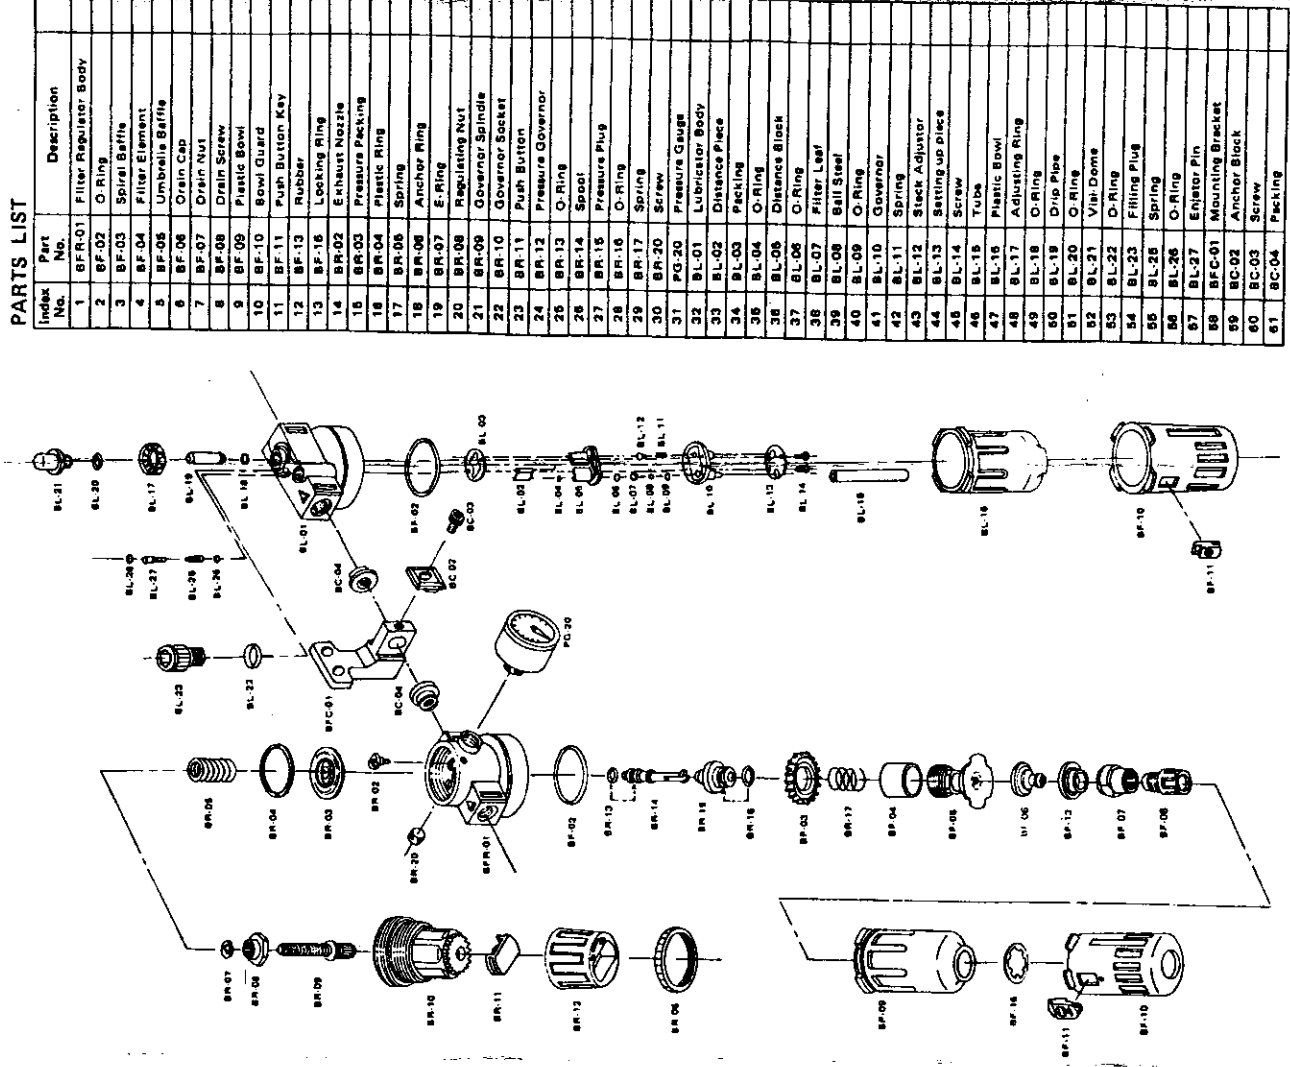

3/8" (1/4") PIGGYBACK AIR CONTROL UNIT

PARTS LIST

Index No.	Part No.	Description
1	BF-01	Filter Regulator Body
2	BF-02	O-Ring
3	BF-03	Spiral Baffle
4	BF-04	Filter Element
5	BF-05	Umbrella Baffle
6	BF-06	Drain Cap
7	BF-07	Drain Nut
8	BF-08	Drain Screw
9	BF-09	Plastic Bowl
10	BF-10	Bowl Guard
11	BF-11	Push Button Key
12	BF-13	Rubber
13	BF-16	Locking Ring
14	BR-02	Exhaust Nozzle
15	BR-03	Pressure Packing
16	BR-04	Plastic Ring
17	BR-05	Anchor Ring
18	BR-06	Spring
19	BR-07	E-Ring
20	BR-08	Regulating Nut
21	BR-09	Governor Spindle
22	BR-10	Governor Socket
23	BR-11	Push Button
24	BR-12	Pressure Governor
25	BR-13	O-Ring
26	BR-15	Pressure Plug
27	BR-16	O-Ring
28	BR-14	Spool
29	BR-17	Spring
30	BR-20	Screw
31	PG-20	Pressure Gauge
32	BL-01	Lubricator Body
33	BL-02	Distance Piece
34	BL-03	Packing
35	BL-04	O-Ring
36	BL-05	Distance Block
37	BL-06	O-Ring
38	BL-07	Filter Leaf
39	BL-08	Ball Steel
40	BL-09	O-Ring
41	BL-10	Governor
42	BL-11	Spring
43	BL-12	Slack Adjustor
44	BL-13	Setting up piece
45	BL-14	Screw
46	BL-15	Tube
47	BL-16	Plastic Bowl
48	BL-17	Adjusting Ring
49	BL-18	O-Ring
50	BL-19	Drip Pipe
51	BL-20	O-Ring
52	BL-21	Val-Dome
53	BL-22	O-Ring
54	BL-23	Filling Plug
55	BL-25	Spring
56	BL-26	O-Ring
57	BL-27	Ejector Pin
58	BL-28	Mounting Bracket
59	BC-01	Anchor Block
60	BC-02	Screw
61	BC-04	Packing