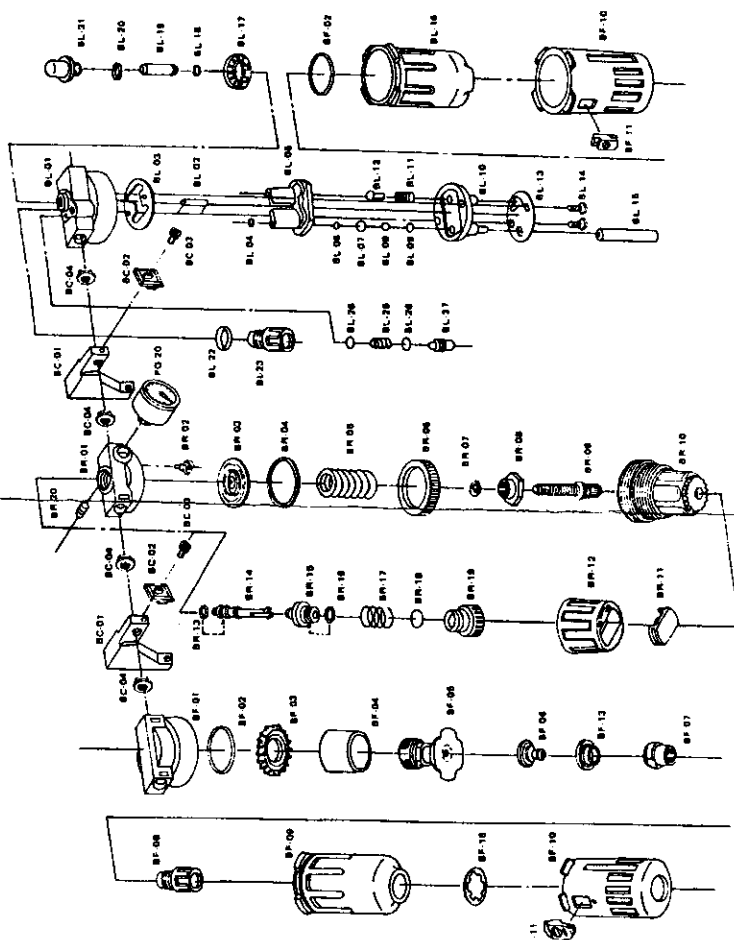

2615

3/8" (1/4") AIR CONTROL UNIT

PARTS LIST

Part No.	Description	Part No.	Description	Part No.	Description		
BF-01	Filter Body	23	BR-10	Governor Socket	45	BL-11	Spring
BF-02	O-Ring	24	BR-11	Push Button	46	BL-12	Slack Adjustor
BF-03	Spiral Baffle	25	BR-12	Pressure Governor	47	BL-13	Setting up piece
BF-04	Filter Element	26	BR-13	O-Ring	48	BL-14	Screw
BF-05	Umbrella Baffle	27	BR-14	Spool	49	BL-15	Tube
BF-06	Drain Cap	28	BR-15	Spring Pressure Plug	50	BL-16	Plastic Bowl
BF-07	Drain Nut	29	BR-16	O-Ring	51	BL-17	Adjusting Ring
BF-08	Drain Screw	30	BR-17	Spring	52	BL-18	O-Ring
BF-09	Plastic Bowl	31	BR-18	O-Ring	53	BL-19	Drip Pipe
BF-10	Bowl Guard	32	BR-19	V-Join Cap.	54	BL-20	O-Ring
BF-11	Push Button Key	33	BR-20	Screw	55	BL-21	Val-Dome
BF-13	Rubber	34	PG-01	Pressure Gauge	56	BL-22	O-Ring
BF-16	Locking Ring	35	BL-02	Distance Piece	57	BL-23	Filling Plug
BR-01	Regulator Body	36	BL-02	Distance Piece	58		
BR-02	Exhaust Nozzle	37	BL-03	Packing	59	BL-25	Spring
BR-03	Pressure Packing	38	BL-04	O-Ring	60	BL-26	O-Ring
BR-04	Plastic Ring	39	BL-05	O-Ring	61	BL-27	Ejector Pin
BR-05	Anchor Ring	40	BL-06	O-Ring	62	BC-01	Mounting Bracket
BR-07	E-Ring	41	BL-07	Filter Leaf	63	BC-02	Anchor Block
BR-08	Regulating Nut	42	BL-08	Ball Steel	64	BC-03	Screw
BR-09	Governor Spindle	43	BL-09	O-Ring	65	BC-04	Packing
		44	BL-10	Governor			