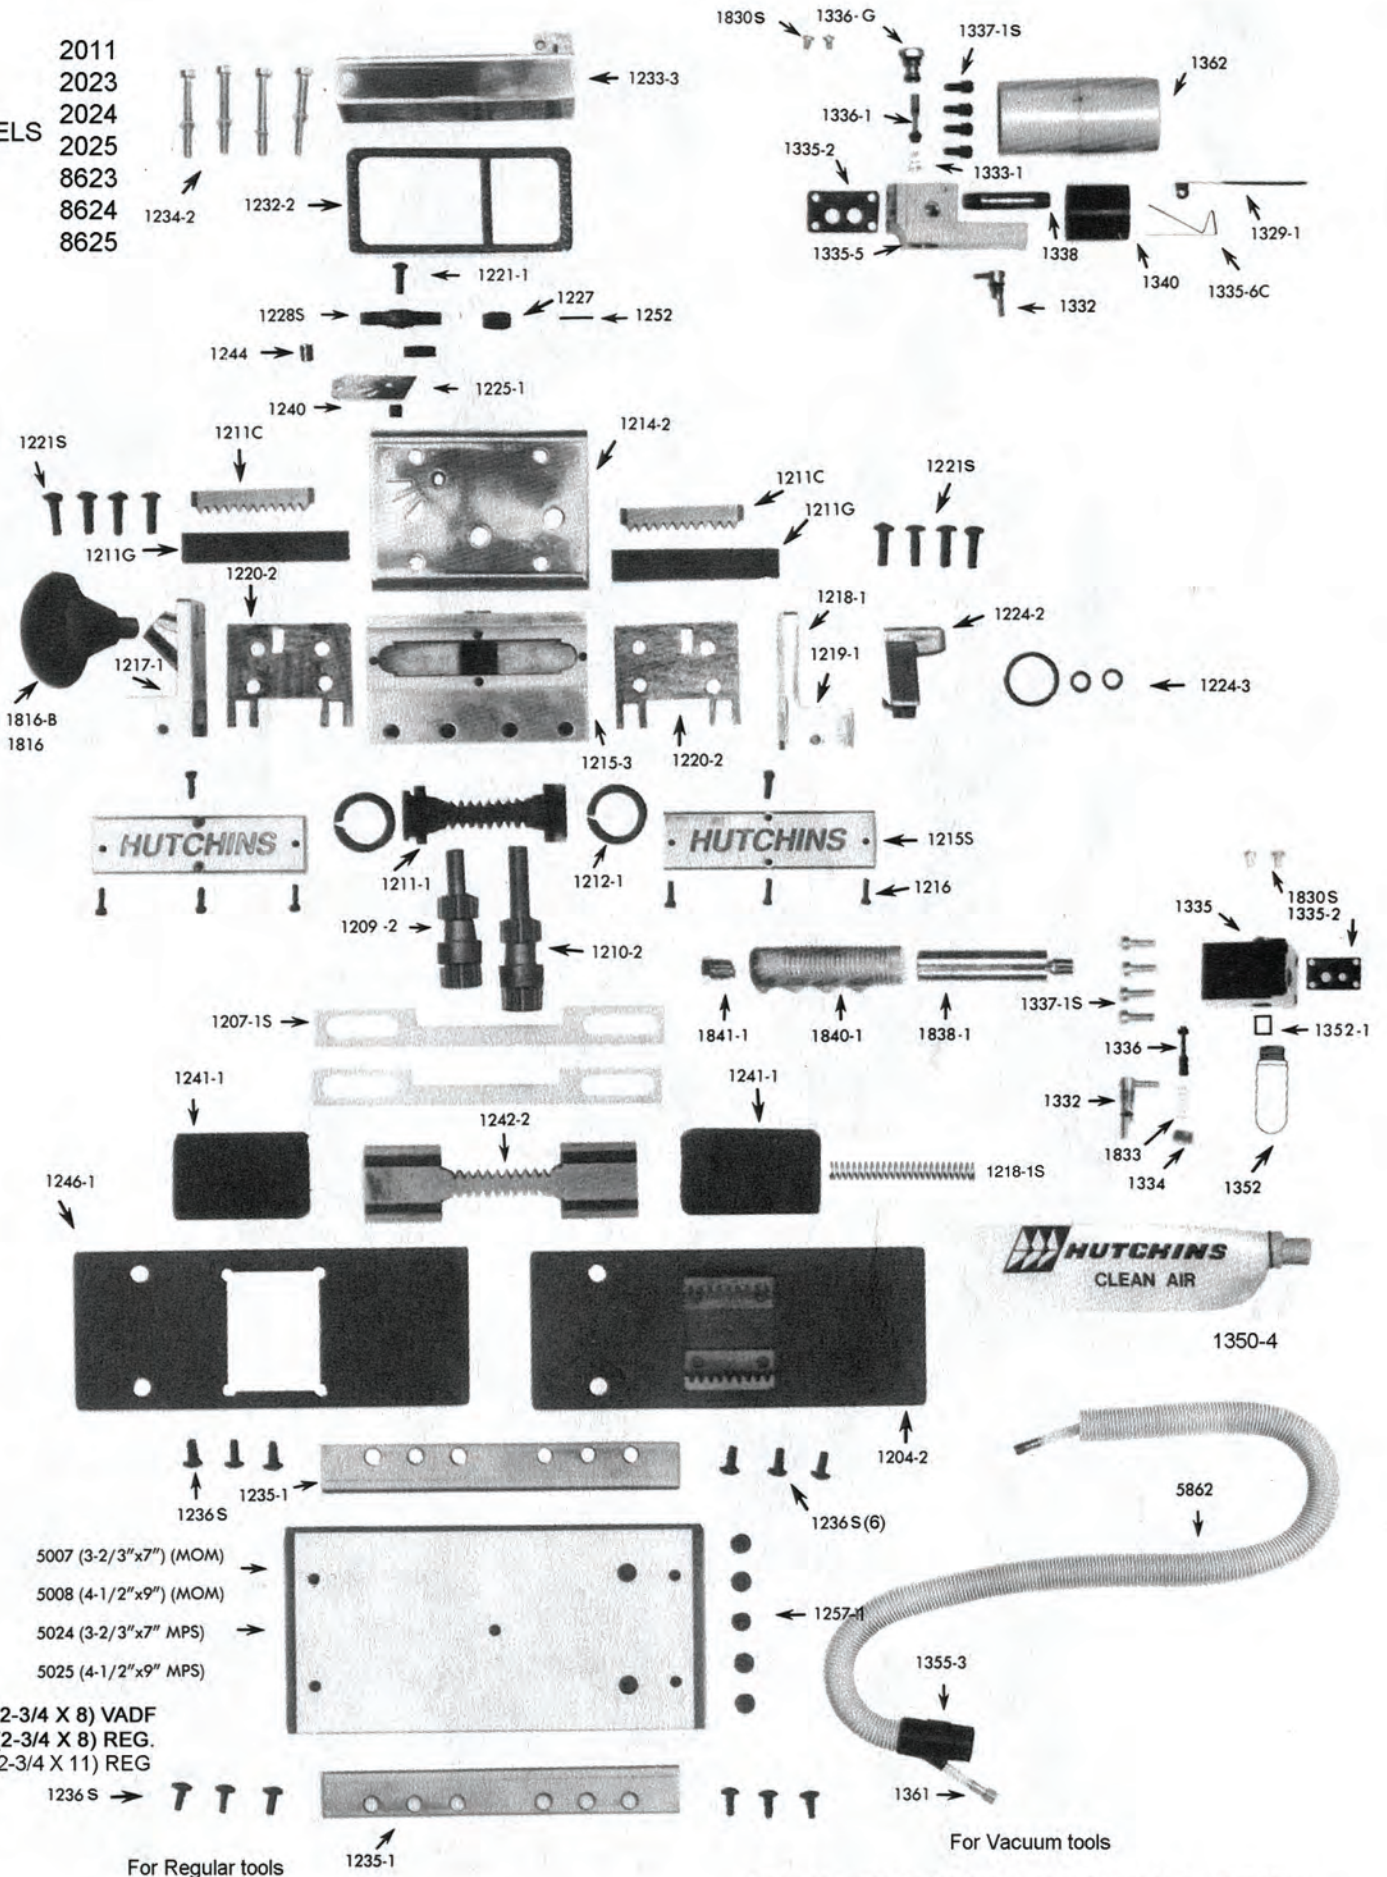

MODELS

- 2011
- 2023
- 2024
- 2025
- 8623
- 8624
- 8625

- 5007 (3-2/3" x 7") (MOM)
- 5008 (4-1/2" x 9") (MOM)
- 5024 (3-2/3" x 7") MPS
- 5025 (4-1/2" x 9") MPS
- 5006 (2-3/4 X 8) VADF
- 5023 (2-3/4 X 8) REG.
- 5011 (2-3/4 X 11) REG

1236 S → [Screws]
 For Regular tools

1257-11 → [Screws]
 For Vacuum tools

For a complete Parts Description and Price List – [Click Here](#)
 For a complete Pad Reference Sheet – [Click Here](#)
 For a complete Vacuum Connector Sheet – [Click Here](#)