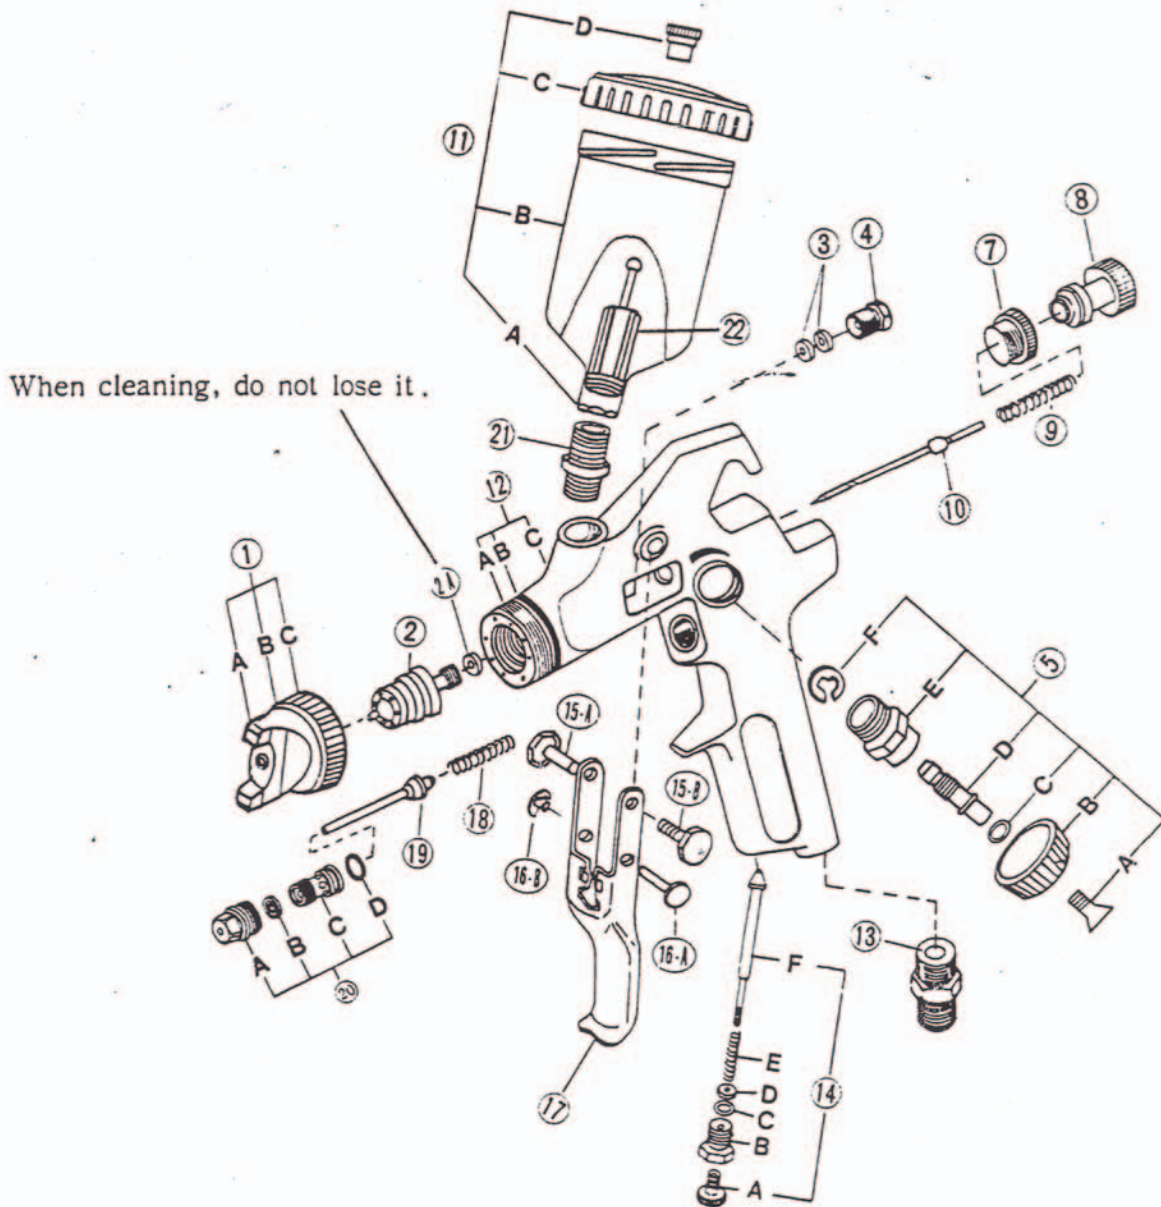

Gravity Feed Spray Gun - 1.4 mm Nozzle

GF14S

NO.	DESCRIPTION	QTY	NO.	DESCRIPTION	QTY	NO.	DESCRIPTION	QT
1	Air Cap Set #1/#2/#3/#4/#5	1	11	Cup	1	19	Air Valve	1
2	Fluid Nozzle #1/#2/#3/#4/#5	1	12	Gun Body	1	20	Air Valve Seat Set	1
2A	Gasket	1	13	Air Hose Joint	1	20A	Air Valve Packing Seat	1
3	Needle Valve Packing	2	14	Air Adjusting Valve Set	1	20B	Air Valve Packing	1
4	Needle Valve Packing Seat	1	15A	Trigger Screw	1	20C	Valve Body	1
5	Spreader Adjusting Valve Set	1	15B	Trigger Stud	1	20D	O-Ring	1
7	Lock Nut	1	16A	Trigger Pin	1	21	Fluid Joint	1
8	Fluid Adjusting Screw	1	16B	Trigger Stopper	1	22	Filter	1
9	Needle Valve Spring	1	17	Trigger	1			
10	Fluid Needle #1/#2/#3/#4/#5	1	18	Air Valve Spring	1			